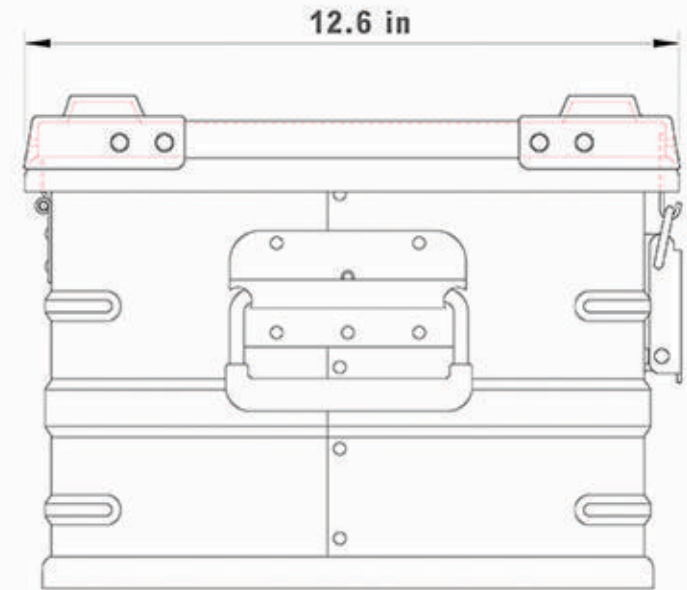

Atlantic British 30 Liter Case Exterior Dimensions KCS-SB-E30

www.ClearviewMirrorsUSA.com
800.533.2210