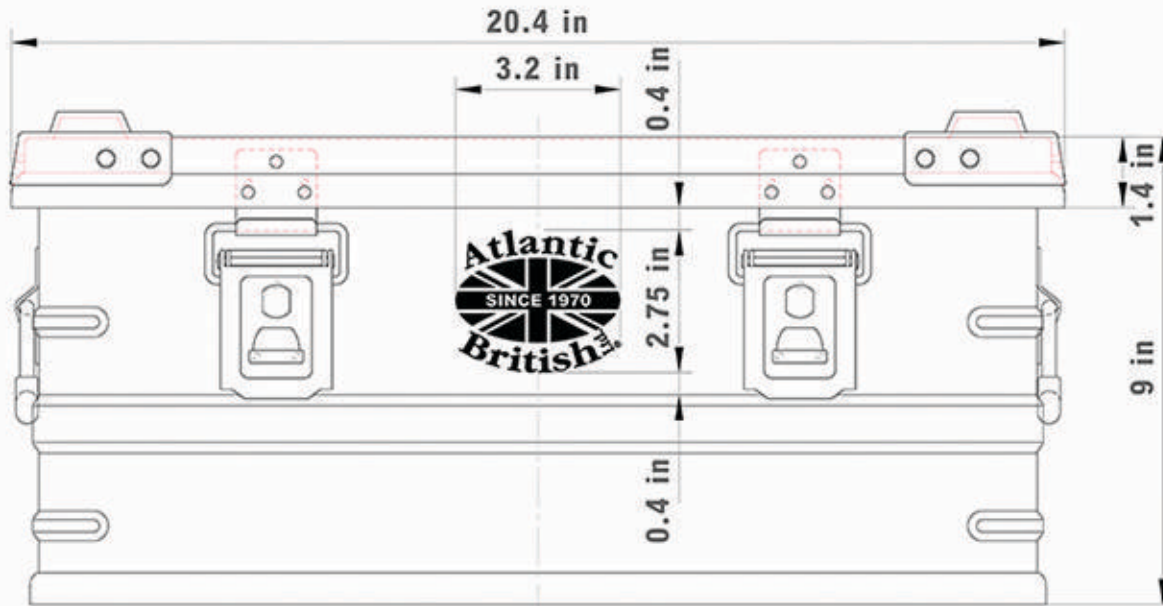

Atlantic British 30 Liter Case Exterior Dimensions KCS-SB-E30

www.ClearviewMirrorsUSA.com
800.533.2210