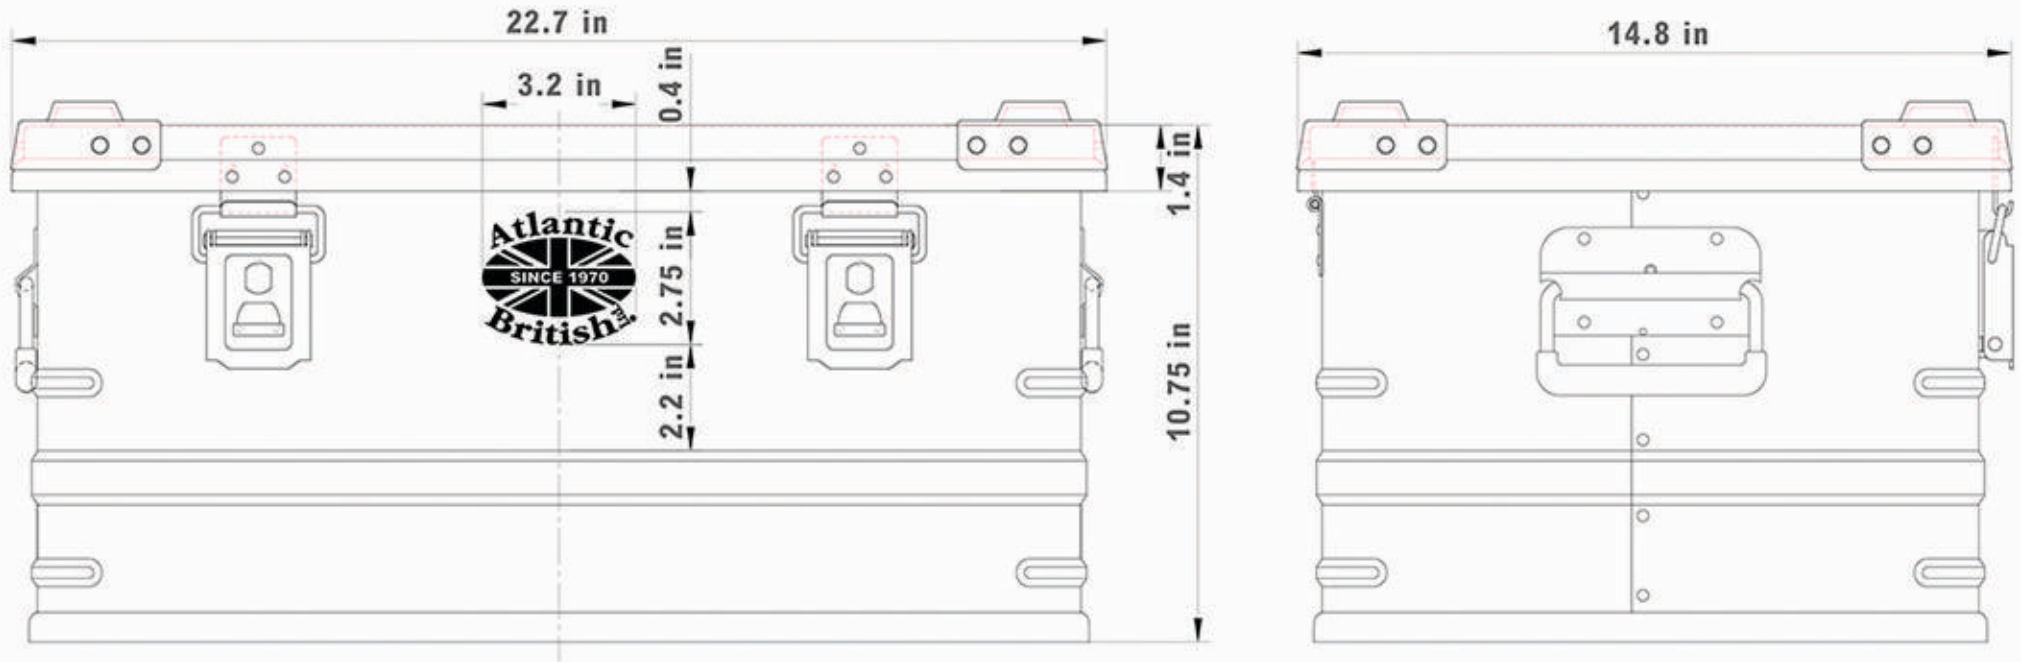

Atlantic British 50 Liter Case Exterior Dimensions KCS-SB-E50

www.ClearviewMirrorsUSA.com
800.533.2210